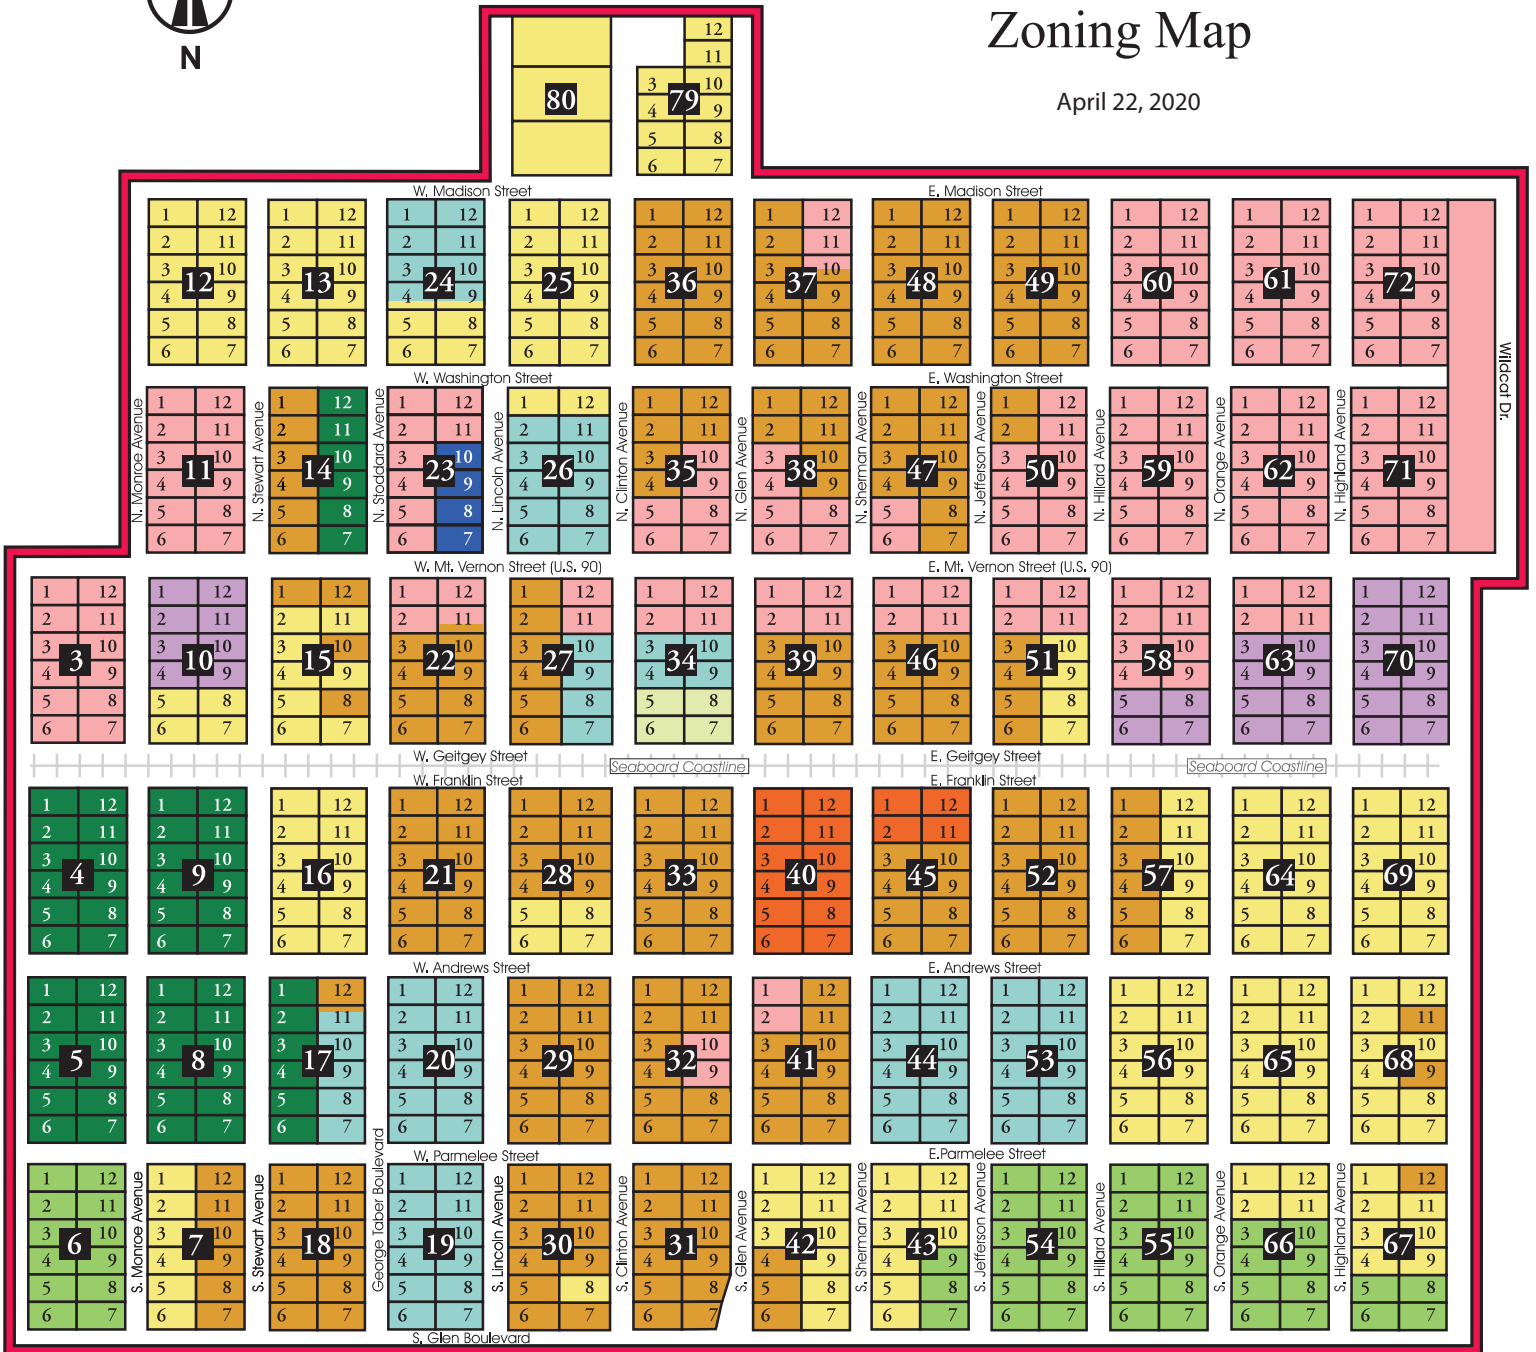

Town of Glen St. Mary

Zoning Map

April 22, 2020

NOTE: Revised map reflects changes adopted by the following Town Council Ordinances,

- 2007 - 04
- 2008 - 01
- 2013 - 02
- 2015 - 02
- 2017 - 02

LEGEND

- Low Density Residential (LDR)
- Medium Density Residential (MDR)
- High Density Residential (HDR)
- General Commercial (GC)
- General Industrial (IG)
- Planned Unit Development (PUD)
- Agriculture (AGR)
- Recreation (RC)
- Educational, Public Building, and Grounds (EPG)
- Conservation (CON)
- Envision Glen Overlay